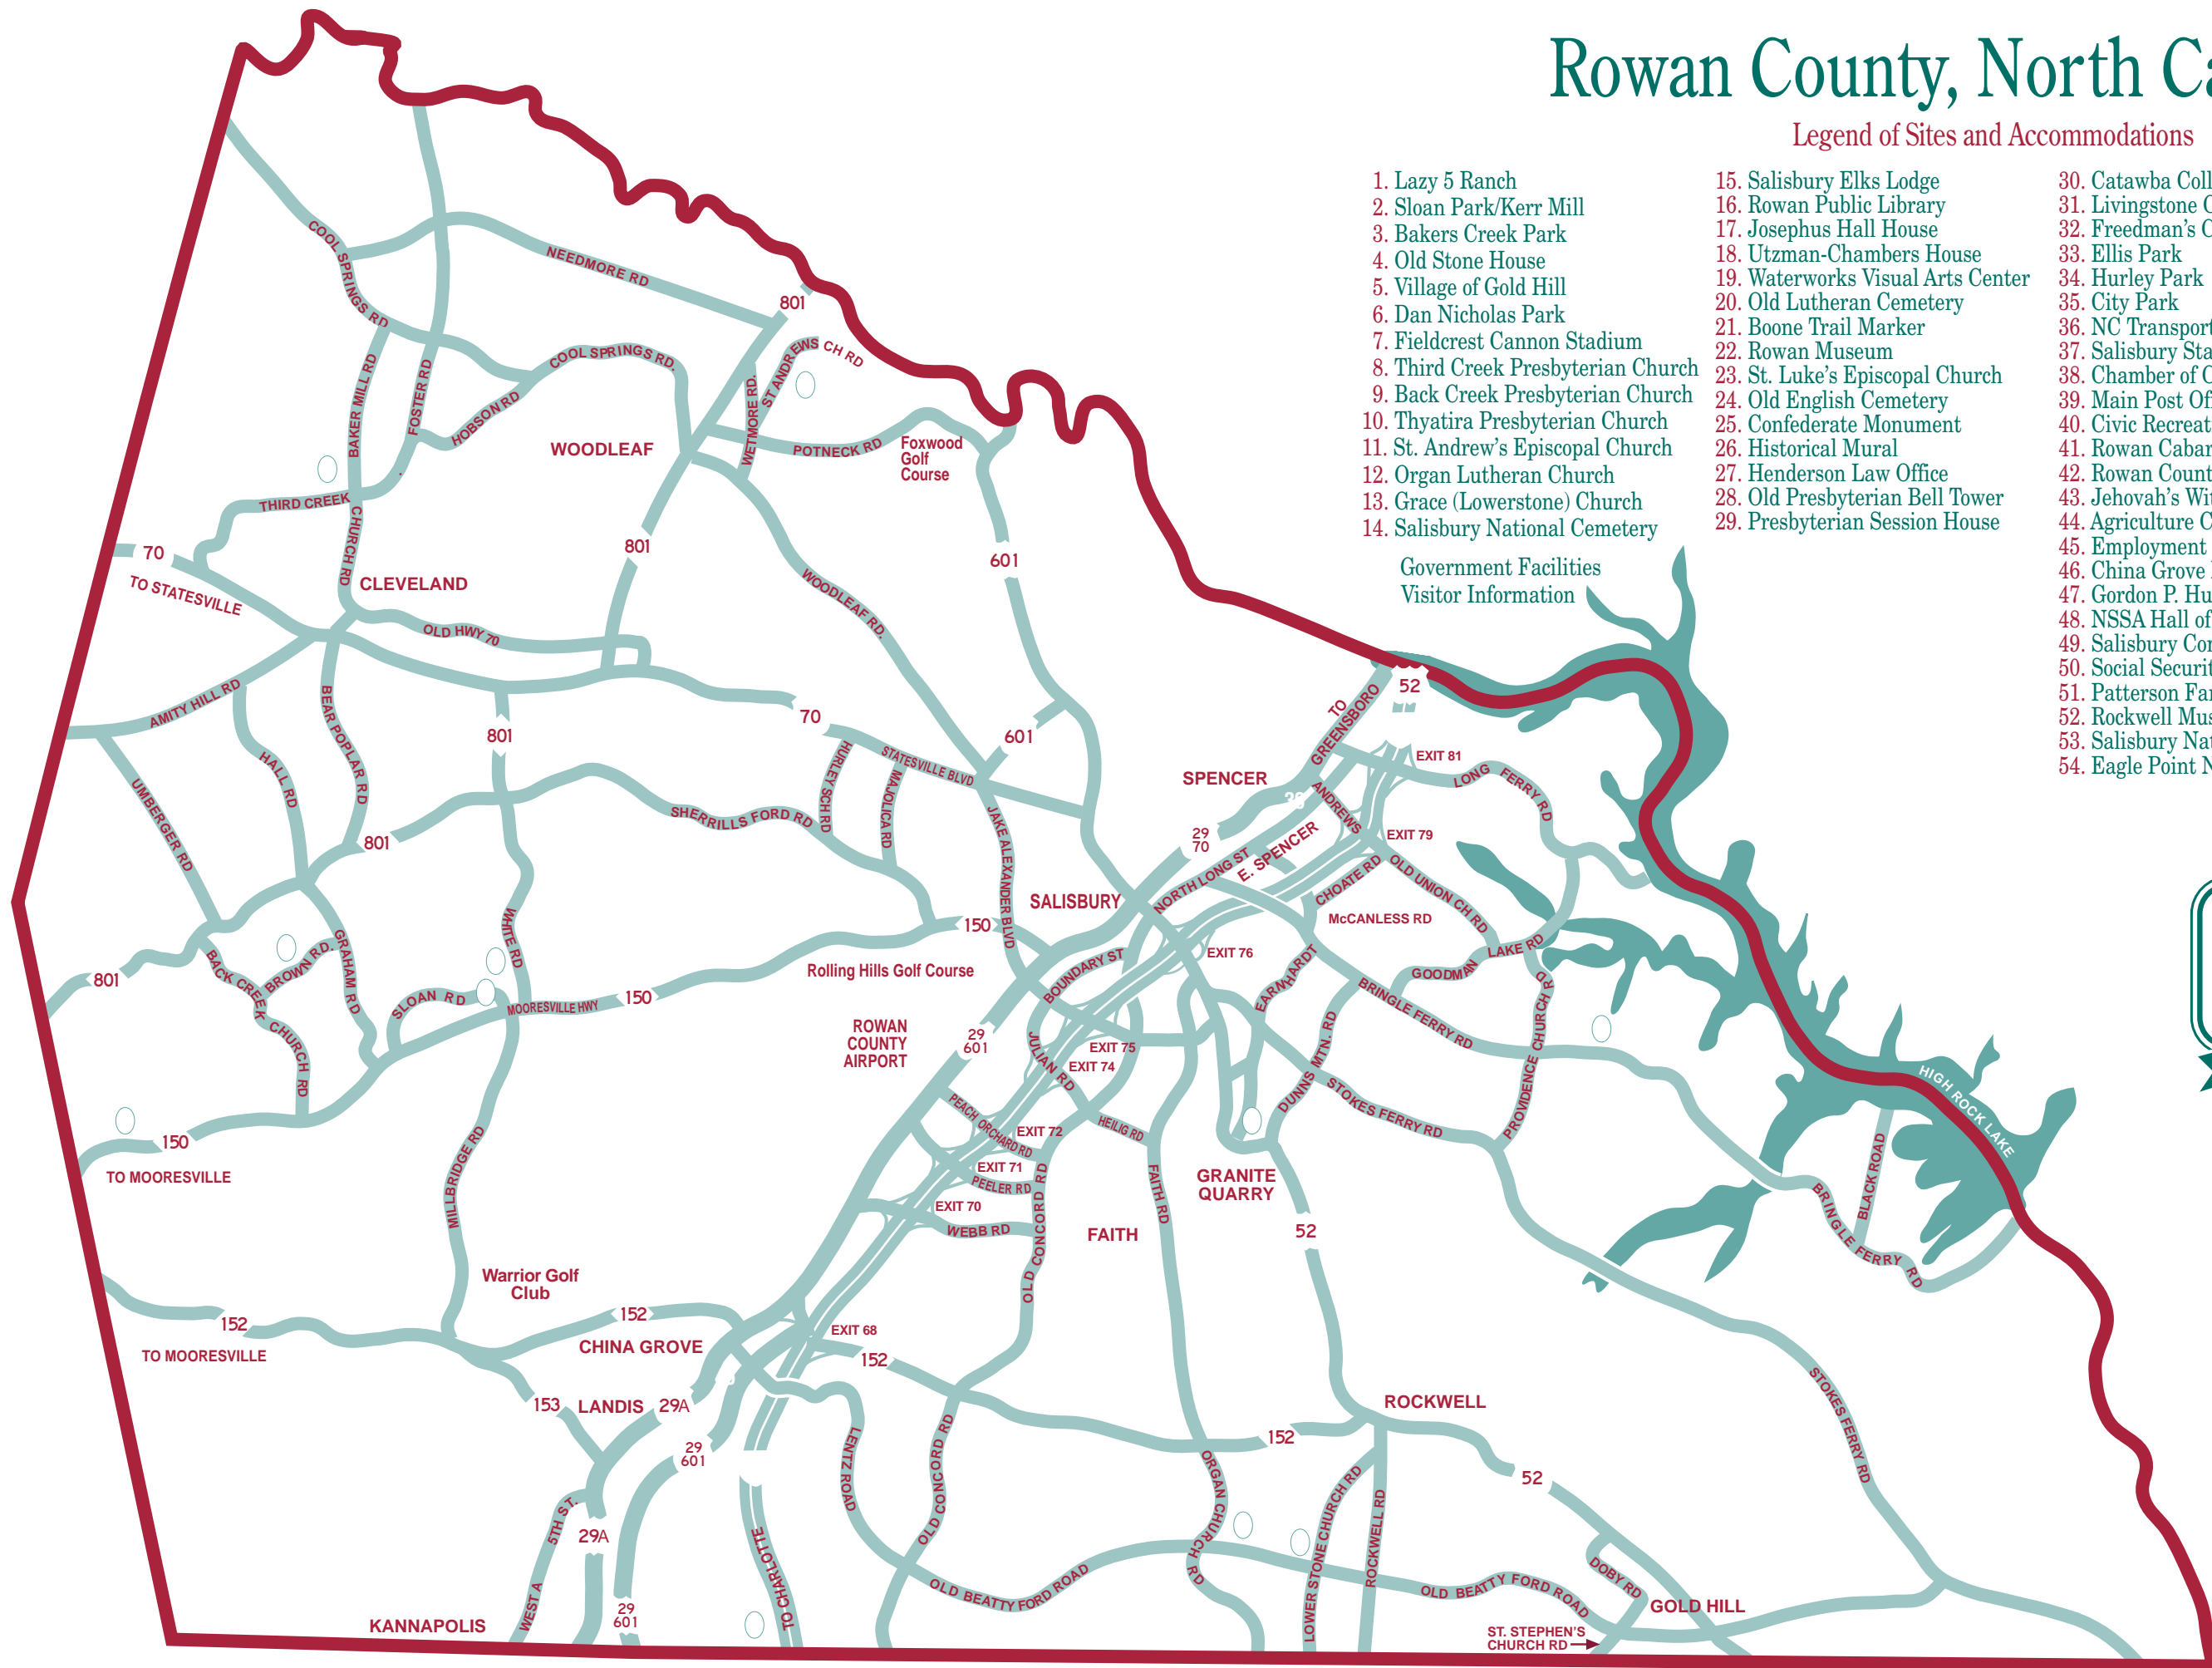

ACCOMMODATION LISTINGS

1. **ACCOMMODATION LISTINGS**
- A. Ramada Limited
  - B. Affordable Suites
  - C. Hampton Inn
  - D. Holiday Inn
  - E. Executive Inn
  - F. Days Inn
  - G. Budget Inn
  - H. Comfort Suites
  - I. Happy Traveler Inn
  - J. Studio Suites
  - K. Volonté Motel
  - L. Center Motel
  - N. Super 8 Motel
  - O. Best Western
3. **BED & BREAKFAST INNS**
- M. Rowan Oak House Bed & Breakfast
  - Q. Turn of the Century Victorian Bed and Breakfast
  - R. The Murphy House Bed & Breakfast
  - S. Grand Haven Lodge
  - T. Mama Josephine's
5. **CAMPGROUNDS**
- P. Dan Nicholas Park Campground

Government Facilities
Visitor Information

**ROWAN COUNTY CONVENTION
& VISITORS BUREAU**
204 East Innes St., Suite 120
Salisbury, NC 28144
704-638-3100
1-800-332-2343
www.visitsalisburync.com